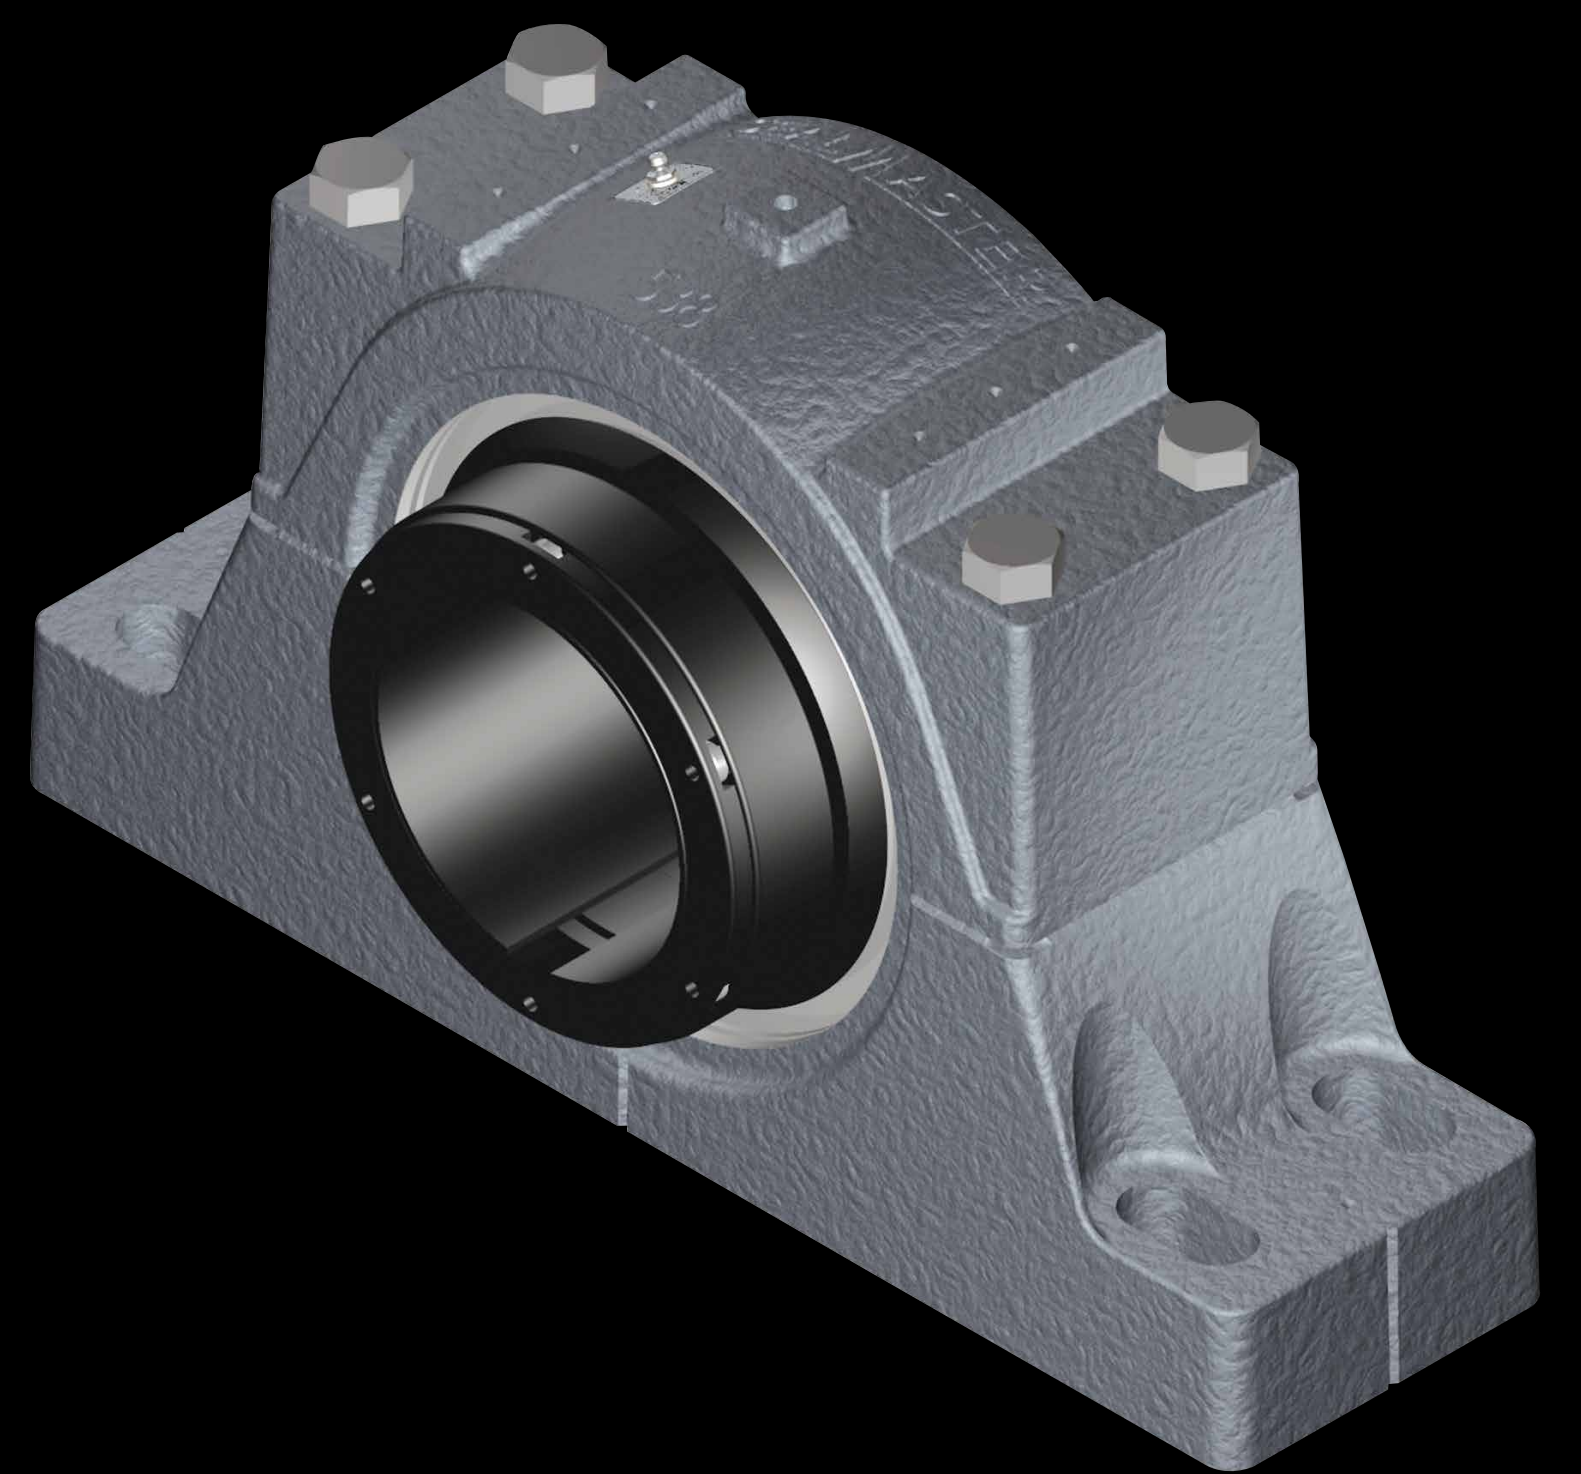

A true workaholic.

SEALMASTER® Some bearings work 9 to 5. Sealmaster works longer – and harder. Our new USRB Mounted Spherical Roller Bearings are no exception. Available in two distinct locking systems: set-screw lock with bore sizes from 1 1/8 to 7 inches and adapter lock from 1 1/8 to 8 inches, they provide unmatched performance and dimensional interchangeability. The result? More uptime – and lower operating costs. When you need to keep your business moving, you need performance bearings that work day and night. You need innovation and reliability that only Sealmaster can deliver.